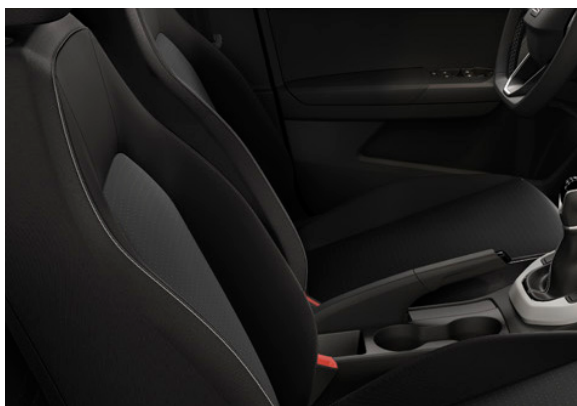

Upholsteries.

SE SE+